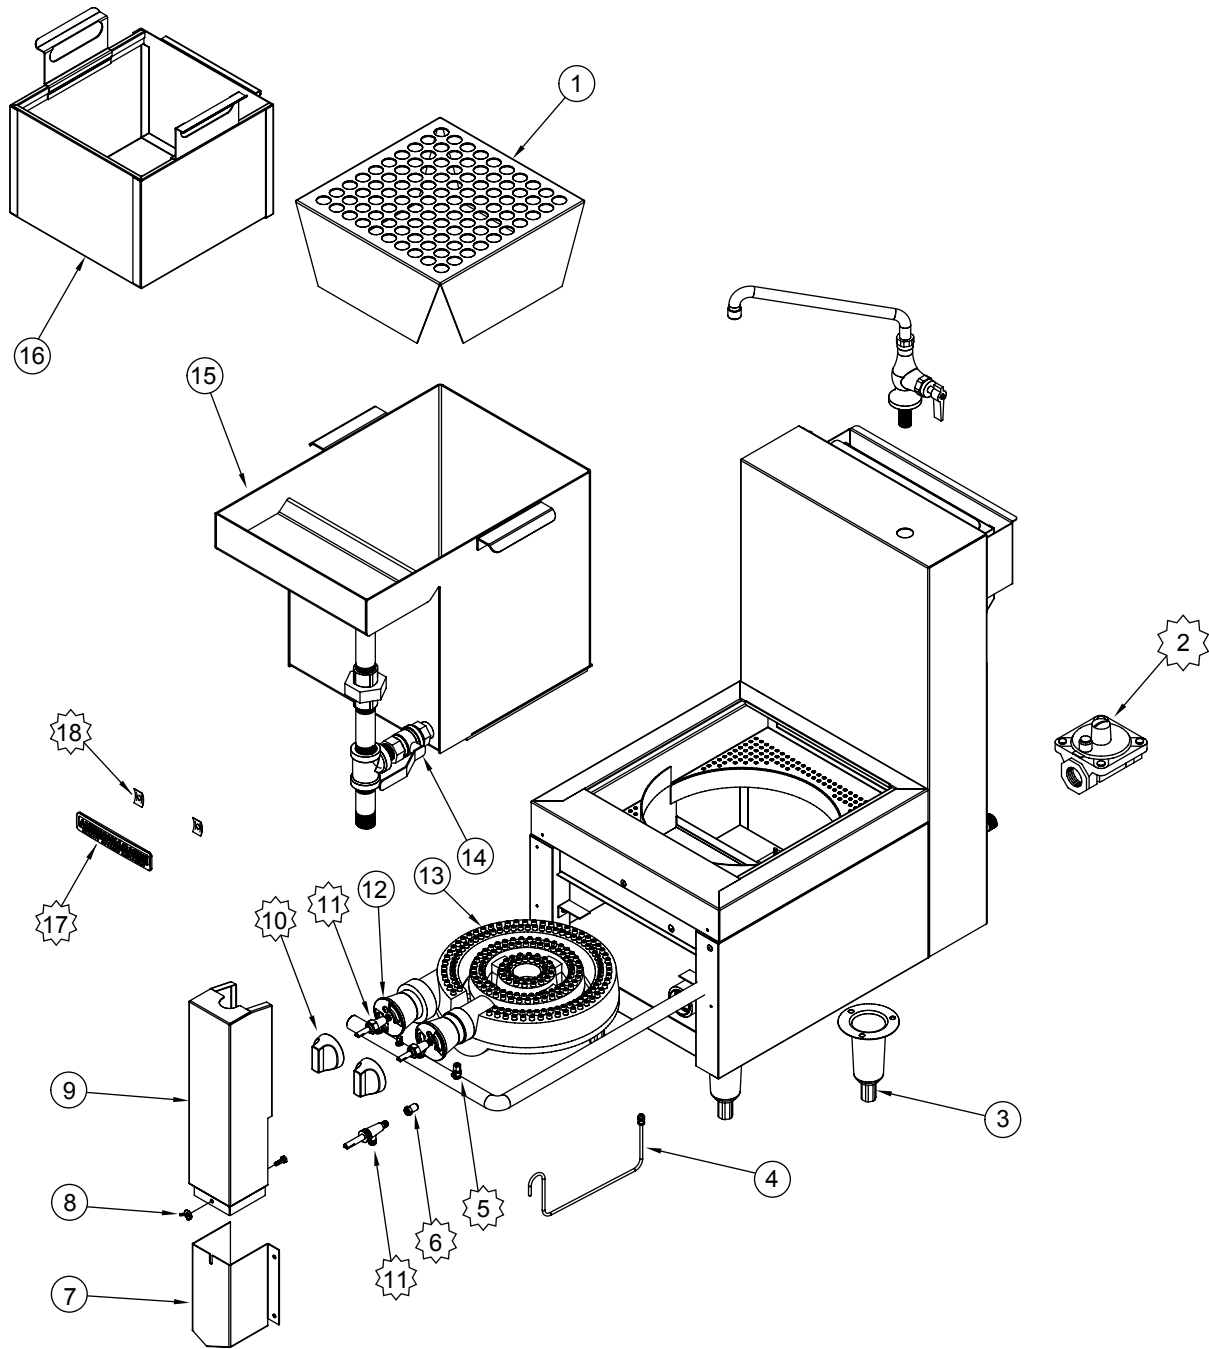

ARPC-18

2

REGULATOR

5

90° SINGLE PILOT
ADJUSTABLE VALVE

6

ORIFICE HOOD

10

BLACK
ON/OFF KNOB

11

GAS VALVE

17

AMERICAN RANGE
NAME PLATE

18

SPEED NUT

ARPC-18

| ITEM NO. | PART NO. | DESCRIPTION |
|----------|----------|---|
| 1 | 71278 | Spacer, Tank Bottom Perforated 14GA 304 2B |
| 2 | A80110 | Valve, Pressure Regulator 3/4" 10480 Nat Gas Set 5. |
| | A80011 | Valve, Pressure Regulator 3/4" 10481 LPG Gas Set 10.0 |
| 3 | A35001 | Leg, 6" Cone 3" Adjustable Bullet Chrome Plated NSF |
| 4 | A29202 | Pilot Tip, Assembly Single 10241 ARSP-18/ARWR/ARPC |
| 5 | A29302 | Valve, Gas Pilot Straight Brass 3/16" CC - 1/8" MNPT |
| 6 | A29003 | Orifice Hood, #53 1/2" Brass Flat Head/MSD LPG Gas ARROB |
| | A29020 | Orifice Hood, #31 1/2" Brass 11031 Nat Gas |
| 8 | A44035 | Nut, Wing Flange 1/4"-20 3/4" ZP 71290 Pasta Cooker |
| 9 | 71295 | Bracket, Drain Cover 18GA Stainless 71295 Pasta Cooker |
| 10 | A32001 | Knob, Gas On/Off Glossy Black Flat Down |
| 11 | A80109 | Valve, Gas Manual On/Off UL 10419, AR, ARKB, ARRB, AECB |
| 12 | A14045 | Shutter, Air, 2" 2 & 3 - Ring Burner - ARSP/HD |
| 13 | A14013 | Inner 2 Ring Burner |
| | A80124 | Outer Ring Burner ARSP-18 Stock Pot |
| | A14007 | Burner, Three Ring Stock Pot w/Venturi 45bx |
| 14 | A80204 | Valve, Drain 1" NPT Brass |
| 15 | 71265 | Tank Assembly Aluminum ARPC-18 |
| 16 | 71257 | Strainer Pot |
| 17 | A38000 | Name Plate, American Range 8" 10499 Quality Commercial Chrome |
| 18 | A44003 | Nut, Speed #6 Push Black 10601 |